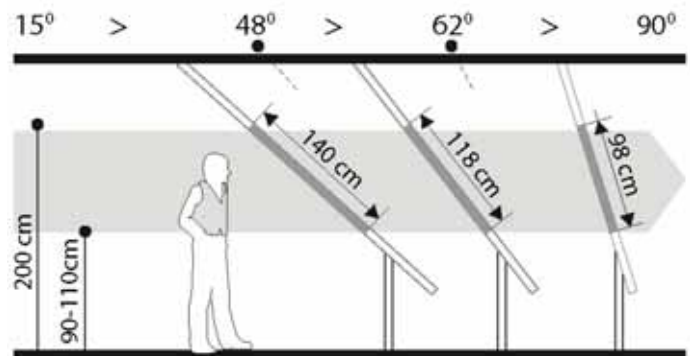

The outer surface of the pivoting window can be turned to the inside for cleaning. The handle is located on the bottom part of the window so that it is always easy to reach.

### Models offered by the nationwide build shop limited

Model	Nominal width mm	Nominal height mm	Effective glass area m <sup>2</sup>	Nominal weight kg
PRW55X78	550	780	0.23	
PRW55X98	550	980	0.30	
PRW78X98	780	980	0.48	
PRW78X118	780	1180	0.61	
PRW78X140	780	1400	0.74	
PRW114X118	1140	1180	0.96	

### Roof pitched

The size of the roof window selected depends on the pitch of the roof. It is recommended to opt for a larger roof window if the roof pitch is shallow.