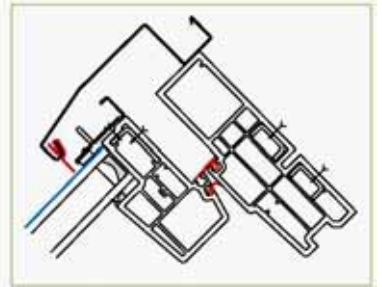

# Pivoting Roof Windows

The outer surface of the pivoting window can be turned to the inside for cleaning. The handle is located on the bottom part of the window so that it is always easy to reach.